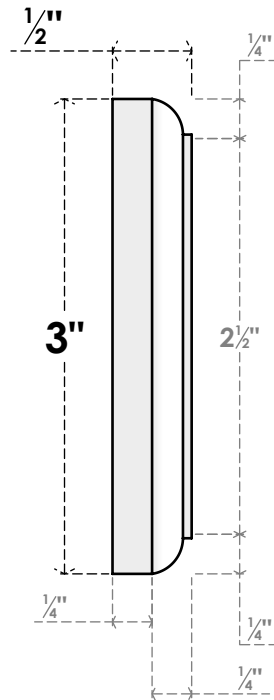

ROSP030X030X050SDG11

3"W X 3"H X 1/2"P STANDARD SEDGWICK FLOWER ROSETTE WITH ROUNDED EDGE, ARCHITECTURAL GRADE PVC

FRONT

SIDE

EKENA MILLWORK
2300 WEST MAIN ST.
CLARKSVILLE, TX 75426
TOLL FREE: 866-607-0453
WWW.EKENAMILLWORK.COM

NOTES

1. INSTALLATION TO BE COMPLETED IN ACCORDANCE WITH MANUFACTURER'S SPECIFICATIONS.
2. DRAWING MAY NOT BE TO SCALE
3. THIS DRAWING IS INTENDED FOR DESIGN AND PLANNING PURPOSES ONLY.
4. ALL INFORMATION CONTAINED HEREIN WAS CURRENT AT THE TIME OF DEVELOPMENT BUT MUST BE REVIEWED AND APPROVED BY THE PRODUCT MANUFACTURER TO BE CONSIDERED ACCURATE.
5. ARCHITECTURAL GRADE PVC PRODUCTS ARE MADE FROM EXPANDED CELLULAR PVC AND COME NATURALLY WHITE BUT MAY BE PAINTED