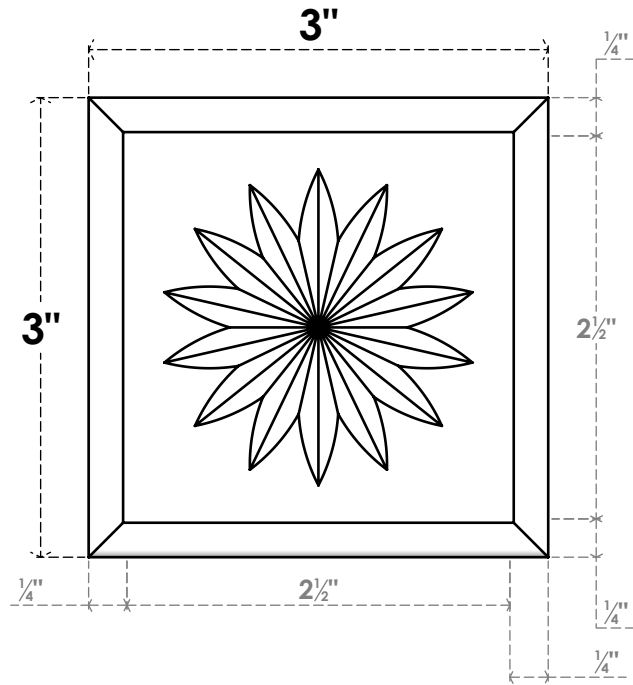

ROSP030X030X050SDG11

3"W X 3"H X 1/2"P STANDARD SEDGWICK FLOWER ROSETTE WITH ROUNDED EDGE, ARCHITECTURAL GRADE PVC

FRONT

SIDE

EKENA MILLWORK
2300 WEST MAIN ST.
CLARKSVILLE, TX 75426
TOLL FREE: 866-607-0453
WWW.EKENAMILLWORK.COM